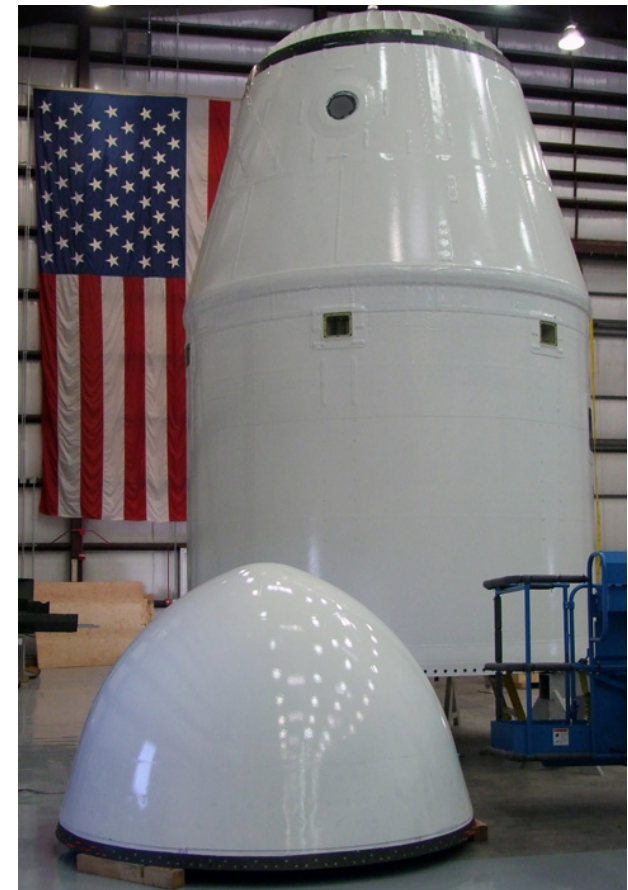

The SpaceX logo is displayed in a blue, sans-serif font. A grey swoosh element starts from the top right of the 'X' and extends towards the top right corner of the image.

World Space Risk Forum
Tim Hughes, Vice President

SpaceX Vehicles

Falcon 1

Falcon 9

Dragon Spacecraft

Hardware at the Launch Site

- All components at the Cape for first launch
 - 1st Stage
 - Interstage
 - Second Stage
 - 3 • Dragon Capsule

- Pressurized portion of the Dragon spacecraft, top, mated to the cylindrical unpressurized trunk section.

SPACE X

Falcon Launch Vehicle Evolution